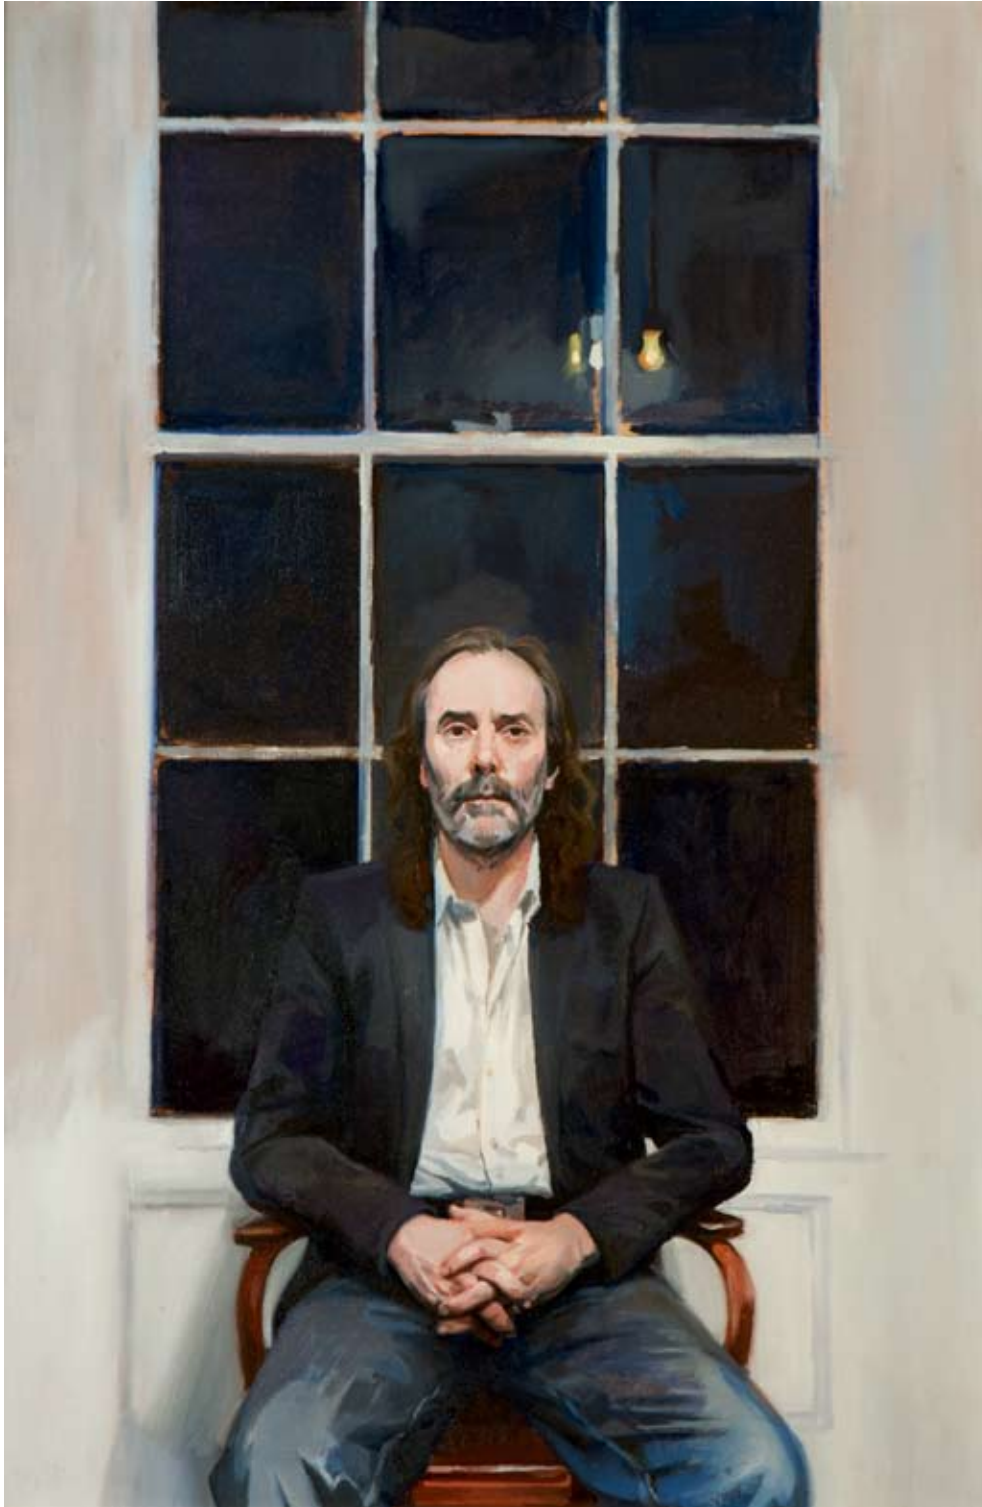

8 JOHN WATERS

Oil on canvas, 75 x 50cm